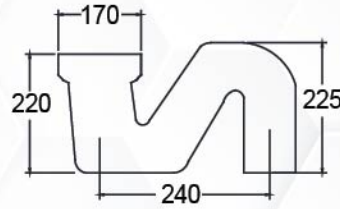

SEMI RECESSED
PAPER HOLDER
Size: 170L x 175W

H20

SEMI RECESSED
SOAP HOLDER
Size: 150L x 150W

H30

SCREW TO WALL
SOAP & SPONGE HOLDER
Size: 160L x 310W

H70

SCREW TO WALL
SOAP HOLDER
Size: 110L x 110W

H90

SCREW TO WALL
SOAP HOLDER
Size: 100L x 145W

H140

SCREW TO WALL
PAPER HOLDER
Size: 105L x 190W

H150

SCREW TO WALL
PAPER HOLDER
Size: 145L x 100W

HS3-S

EXTERNAL S TRAP
Size: 400L X 170W X 220H

HS3-P