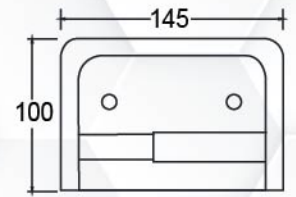

Size: 420L x 580W x 190H

LS2

LABORATORY SINK

Size: 380L x 570W x 200H

LS3

LABORATORY SINK

Size: 410L x 410W x 200H

H10

SEMI RECESSED
PAPER HOLDER
Size: 170L x 175W

H20

SEMI RECESSED
SOAP HOLDER
Size: 150L x 150W

H30

SCREW TO WALL
SOAP & SPONGE HOLDER
Size: 160L x 310W

H70

SCREW TO WALL
SOAP HOLDER
Size: 110L x 110W

H90

SCREW TO WALL
SOAP HOLDER
Size: 100L x 145W

H140

SCREW TO WALL
PAPER HOLDER
Size: 105L x 190W

H150

SCREW TO WALL
PAPER HOLDER
Size: 145L x 100W

HS3-S

EXTERNAL S TRAP
Size: 400L X 170W X 220H

HS3-P

EXTERNAL P TRAP
Size: 105L x 190W

PUNCAK JATI PPAM (PERUMAHAN PENJAWAT AWAM MALAYSIA)

CYBERSOUTH LAKEFRONT RESIDENCES

SCHOOL PROJECT

SCHOOL PROJECT

GOVERNMENT PROJECT

GOVERNMENT PROJECT

More project reference please refer to our website: www.asher.com.my