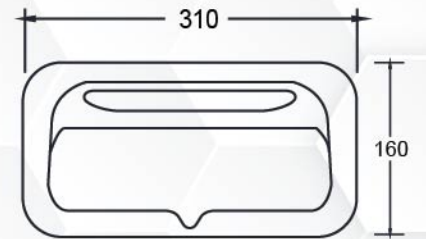

Size: 420L x 580W x 190H

LS2

LABORATORY SINK

Size: 380L x 570W x 200H

LS3

LABORATORY SINK

Size: 410L x 410W x 200H

H10

SEMI RECESSED
PAPER HOLDER
Size: 170L x 175W

H20

SEMI RECESSED
SOAP HOLDER
Size: 150L x 150W

H30

SCREW TO WALL
SOAP & SPONGE HOLDER
Size: 160L x 310W

H70

SCREW TO WALL
SOAP HOLDER
Size: 110L x 110W

H90

SCREW TO WALL
SOAP HOLDER
Size: 100L x 145W

H140

SCREW TO WALL
PAPER HOLDER
Size: 105L x 190W

H150

SCREW TO WALL
PAPER HOLDER
Size: 145L x 100W

HS3-S

EXTERNAL S TRAP
Size: 400L X 170W X 220H

HS3-P