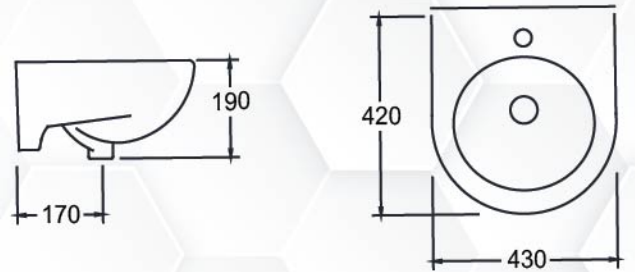

L1132

WALL HUNG
 WASH BASIN
 Size: 520L x 420W x 220H

L1163

WALL HUNG
 WASH BASIN
 Size: 420L x 480W x 190H

L1130

WALL HUNG
 WASH BASIN
 Size: 420L x 430W x 190H

L1103

WALL HUNG
 WASH BASIN
 Size: 250L x 415W x 170H