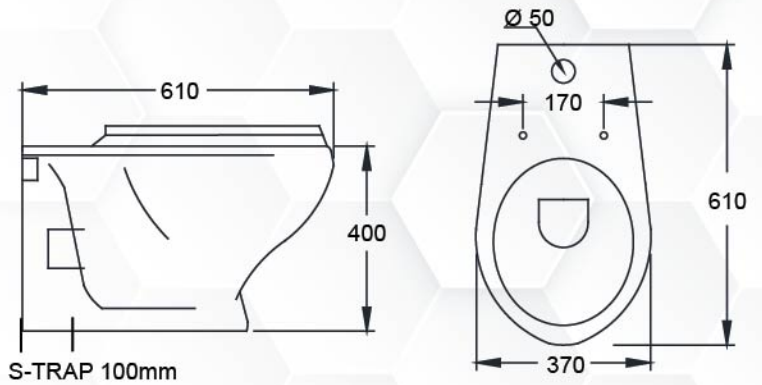

C128

BACK TO WALL WC PAN
6 LITERS FLUSH VALVE
P-TRAP 190mm
S-TRAP 100mm
AVAILABE IN TOP /
BACK INLET