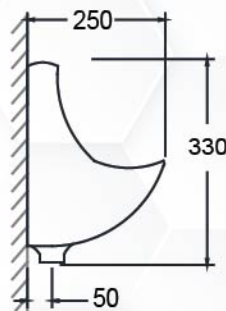

U1112

WALL HUNG URINAL BOWL
AVAILABLE IN TOP INLET
PVC BOTTLE TRAP