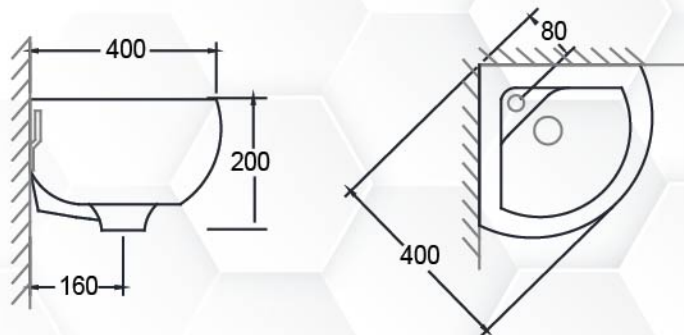

L1106

WALL HUNG
 WASH BASIN
 Size: 330L x 390W x 190H

L1104

CORNER WALL HUNG
WASH BASIN

Size: 400L x 400W x 200H

L6364

HANDICAPPED WASH BASIN

Size: 550L x 610W x 190H