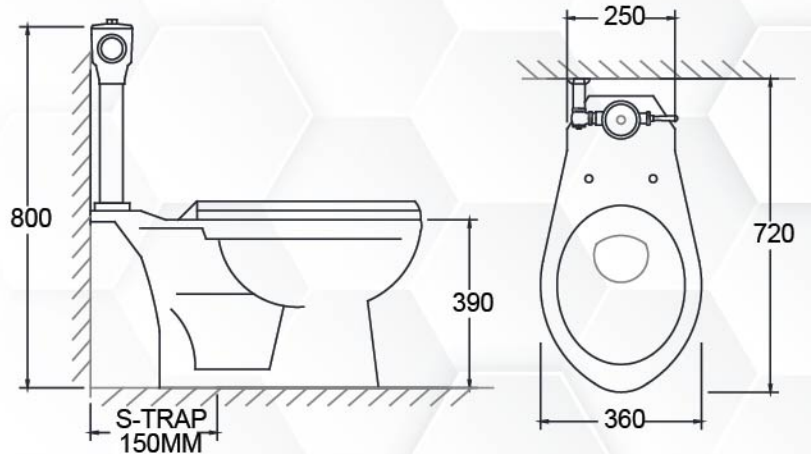

C115SFV

FLOOR STANDING WC
6 LITERS FLUSH VALVE
S-Trap 150mm
AVAILABLE IN TOP INLET