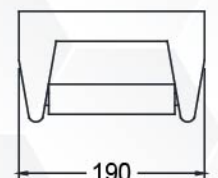

Size: 420L x 580W x 190H

LS2

LABORATORY SINK

Size: 380L x 570W x 200H

LS3

LABORATORY SINK

Size: 410L x 410W x 200H

H10

SEMI RECESSED
PAPER HOLDER
Size: 170L x 175W

H20

SEMI RECESSED
SOAP HOLDER
Size: 150L x 150W

H30

SCREW TO WALL
SOAP & SPONGE HOLDER
Size: 160L x 310W

H70

SCREW TO WALL
SOAP HOLDER
Size: 110L x 110W

H90

SCREW TO WALL
SOAP HOLDER
Size: 100L x 145W

H140

SCREW TO WALL
PAPER HOLDER
Size: 105L x 190W

H150

SCREW TO WALL
PAPER HOLDER
Size: 145L x 100W

HS3-S

EXTERNAL S TRAP
Size: 400L X 170W X 220H

HS3-P