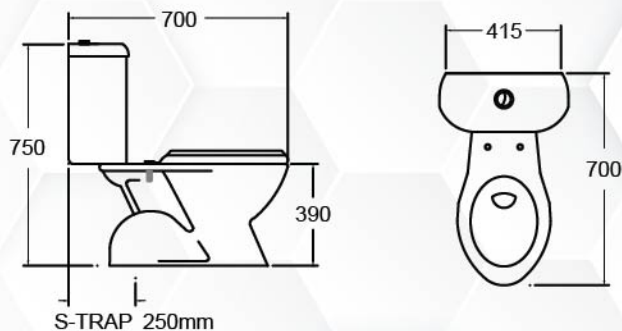

FIRING

Our ware are fired at 1250°C to ensure the finished products are at least water absorption and safer to used.

TABLE OF CONTENT

MODEL		PAGE
<u>WATER CLOSET</u>		
C188	Close coupled WC	1
C138	Close coupled WC	1
C111	Close coupled WC	1
C115	Close coupled WC	1
C118	Close coupled WC	1
C110	Close coupled WC	2
C128	Back to wall WC	2
C115SFV	WC with flush valve	2
C212	Low Level WC	2
C213	Low Level WC	2
<u>SQUATTING PAN</u>		
C366	Squatting pan	3
C366P	Squatting pan with integral P Trap	3
C399	Bengal Squatting pan	3
C388	Squatting pan	3
<u>URINAL BOWL</u>		
U1112	Urinal top inlet	3
U1113	Urinal top inlet	3
U1114	Urinal top or back inlet	4
<u>WASH BASIN</u>		
L1132	Wall hung basin	4
L1163	Wall hung basin	4
L1130	Wall hung basin	4
L1106	Wall hung basin	4
L1104	Corner wall hung basin	5
L6364	Handicapped basin	5
L636	Above or counter square basin	5
L6394	Counter top wash basin	5
L6200	Counter tap wash basin	5
LS2	Laboratory sink (Rectangular)	5
LS3	Laboratory sink (Square)	6
<u>ACCESSORIES</u>		
H10	Semi recessed paper holder	7
H20	Semi recessed soap holder	7
H30	Screw to wall soap & sponge holder	7
H70	Screw to wall soap holder	7
H90	Screw to wall soap holder	7
H140	Screw to wall paper holder	7
H150	Screw to wall paper holder	8
HS3S	Loose S Trap	8
HS3P	Loose P Trap	8
<u>PROJECT REFERENCES</u>		8
<u>CERTIFICATE OF REGISTRATION</u>		

C188

CLOSE-COUPLED WC SET
3 / 6 LITERS DUAL FLUSH
TOP PUSH BUTTON
S-TRAP 200mm

C138

CLOSE-COUPLED WC SET
3 / 6 LITERS DUAL FLUSH
TOP PUSH BUTTON
S-TRAP 250, 300mm
P-TRAP 190mm

C111

CLOSE-COUPLED WC SET
3 / 6 LITERS DUAL FLUSH
TOP PUSH BUTTON
S-TRAP 250mm

C115

CLOSE-COUPLED WC SET
3 / 6 LITERS DUAL FLUSH
TOP PUSH BUTTON
S-TRAP 200mm

C115S Technical drawing

C118

CLOSE-COUPLED WC SET
3 / 6 LITERS DUAL FLUSH
TOP PUSH BUTTON
S-TRAP 505mm

C110

CLOSE-COUPLED WC SET
 3 / 6 LITERS DUAL FLUSH
 TOP PUSH BUTTON
 S-TRAP 150 / 250mm
 P-Trap 190mm