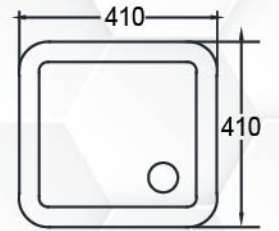

L636

WALL HUNG / COUNTER TOP
WASH BASIN

Size: 340L x 370W x 150H

L6394

COUNTER TOP
WASH BASIN

Size: 520L x 520W x 190H

L6200

COUNTER TOP
WASH BASIN

Size: 420L x 580W x 190H

LS2

LABORATORY SINK

Size: 380L x 570W x 200H

LS3

LABORATORY SINK

Size: 410L x 410W x 200H

H10

SEMI RECESSED
PAPER HOLDER
Size: 170L x 175W

H20

SEMI RECESSED
SOAP HOLDER
Size: 150L x 150W

H30

SCREW TO WALL
SOAP & SPONGE HOLDER
Size: 160L x 310W

H70

SCREW TO WALL
SOAP HOLDER
Size: 110L x 110W

H90

SCREW TO WALL
SOAP HOLDER
Size: 100L x 145W

H140

SCREW TO WALL
PAPER HOLDER
Size: 105L x 190W

H150

SCREW TO WALL
PAPER HOLDER
Size: 145L x 100W

HS3-S

EXTERNAL S TRAP
Size: 400L X 170W X 220H

HS3-P