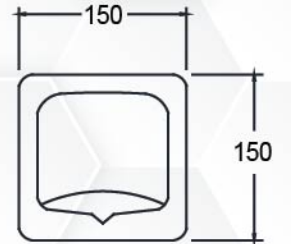

L636

WALL HUNG / COUNTER TOP
WASH BASIN

Size: 340L x 370W x 150H

L6394

COUNTER TOP
WASH BASIN

Size: 520L x 520W x 190H

L6200

COUNTER TOP
WASH BASIN

Size: 420L x 580W x 190H

LS2

LABORATORY SINK

Size: 380L x 570W x 200H

LS3

LABORATORY SINK

Size: 410L x 410W x 200H

H10

SEMI RECESSED
PAPER HOLDER
Size: 170L x 175W

H20

SEMI RECESSED
SOAP HOLDER
Size: 150L x 150W

H30

SCREW TO WALL
SOAP & SPONGE HOLDER
Size: 160L x 310W

H70

SCREW TO WALL
SOAP HOLDER
Size: 110L x 110W

H90

SCREW TO WALL
SOAP HOLDER
Size: 100L x 145W

H140

SCREW TO WALL
PAPER HOLDER
Size: 105L x 190W

H150

SCREW TO WALL
PAPER HOLDER
Size: 145L x 100W

HS3-S

EXTERNAL S TRAP
Size: 400L X 170W X 220H

HS3-P