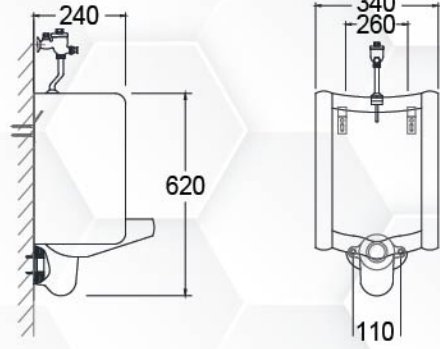

U1112

WALL HUNG URINAL BOWL
AVAILABLE IN TOP INLET
PVC BOTTLE TRAP

U1113

WALL HUNG URINAL BOWL
AVAILABLE IN TOP INLET
PVC BOTTLE TRAP

U1114

WALL HUNG URINAL BOWL
 AVAILABE IN TOP / BACK INLET
 WITH OR WITHOUT MUSLIM NOZZLE