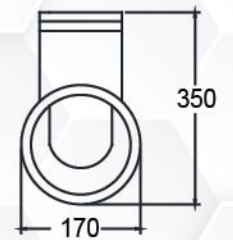

PUNCAK JATI PPAM (PERUMAHAN PENJAWAT AWAM MALAYSIA)