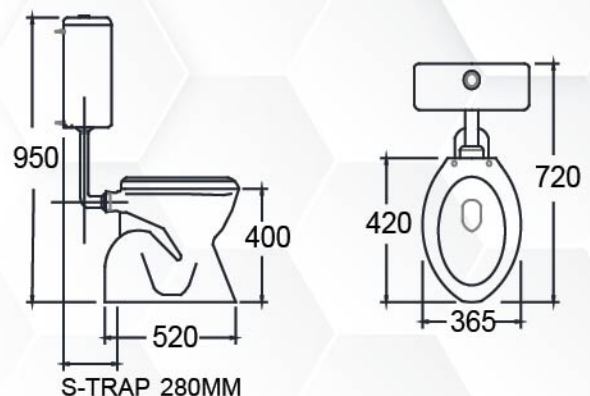

C110

CLOSE-COUPLED WC SET
3 / 6 LITERS DUAL FLUSH
TOP PUSH BUTTON
S-TRAP 150 / 250mm
P-Trap 190mm

C128

BACK TO WALL WC PAN
6 LITERS FLUSH VALVE
P-TRAP 190mm
S-TRAP 100mm
AVAILABE IN TOP /
BACK INLET

C115SFV

FLOOR STANDING WC
6 LITERS FLUSH VALVE
S-Trap 150mm
AVAILABLE IN TOP INLET

C212

WC PAN
3 / 6 LITERS DUAL FLUSH
LEVER / PUSH BUTTON
VC OR PVC CISTERN
S-Trap 280 mm
P-Trap 190 mm

C213

WC PAN
3 / 6 LITERS DUAL FLUSH
LEVEL / PUSH BUTTON
VC OR PVC CISTERN
S-Trap 280 mm