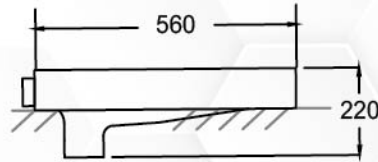

C213

WC PAN
 3 / 6 LITERS DUAL FLUSH
 LEVEL / PUSH BUTTON
 VC OR PVC CISTERN
 S-Trap 280 mm

C366

SQUATTING PAN WITH FOOTREST
6 LITER LEVER / PUSH BUTTON VC OR PVC CISTERN
S OR P EXTERNAL TRAP AVAILABLE

C366P