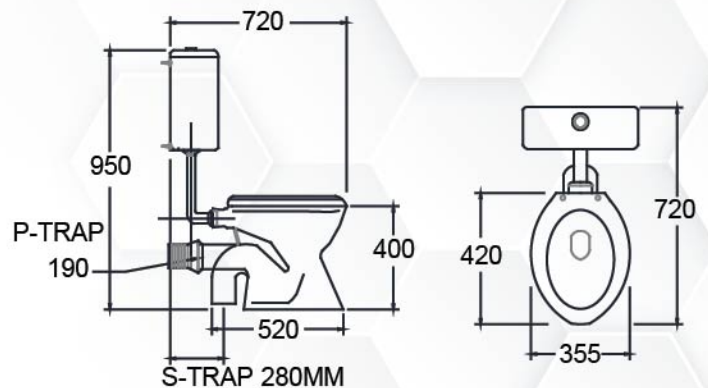

C128

BACK TO WALL WC PAN
 6 LITERS FLUSH VALVE
 P-TRAP 190mm
 S-TRAP 100mm
 AVAILABE IN TOP /
 BACK INLET

C115SFV

FLOOR STANDING WC
 6 LITERS FLUSH VALVE
 S-Trap 150mm
 AVAILABLE IN TOP INLET

C212

WC PAN
 3 / 6 LITERS DUAL FLUSH
 LEVER / PUSH BUTTON
 VC OR PVC CISTERN
 S-Trap 280 mm
 P-Trap 190 mm