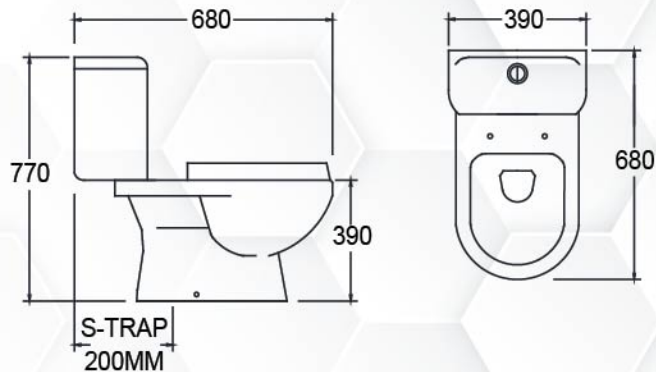

FIRING

Our ware are fired at 1250°C to ensure the finished products are at least water absorption and safer to used.

TABLE OF CONTENT

MODEL		PAGE
<u>WATER CLOSET</u>		
C188	Close coupled WC	1
C138	Close coupled WC	1
C111	Close coupled WC	1
C115	Close coupled WC	1
C118	Close coupled WC	1
C110	Close coupled WC	2
C128	Back to wall WC	2
C115SFV	WC with flush valve	2
C212	Low Level WC	2
C213	Low Level WC	2
<u>SQUATTING PAN</u>		
C366	Squatting pan	3
C366P	Squatting pan with integral P Trap	3
C399	Bengal Squatting pan	3
C388	Squatting pan	3
<u>URINAL BOWL</u>		
U1112	Urinal top inlet	3
U1113	Urinal top inlet	3
U1114	Urinal top or back inlet	4
<u>WASH BASIN</u>		
L1132	Wall hung basin	4
L1163	Wall hung basin	4
L1130	Wall hung basin	4
L1106	Wall hung basin	4
L1104	Corner wall hung basin	5
L6364	Handicapped basin	5
L636	Above or counter square basin	5
L6394	Counter top wash basin	5
L6200	Counter tap wash basin	5
LS2	Laboratory sink (Rectangular)	5
LS3	Laboratory sink (Square)	6
<u>ACCESSORIES</u>		
H10	Semi recessed paper holder	7
H20	Semi recessed soap holder	7
H30	Screw to wall soap & sponge holder	7
H70	Screw to wall soap holder	7
H90	Screw to wall soap holder	7
H140	Screw to wall paper holder	7
H150	Screw to wall paper holder	8
HS3S	Loose S Trap	8
HS3P	Loose P Trap	8
<u>PROJECT REFERENCES</u>		8
<u>CERTIFICATE OF REGISTRATION</u>		

C188

CLOSE-COUPLED WC SET
3 / 6 LITERS DUAL FLUSH
TOP PUSH BUTTON
S-TRAP 200mm

C138

CLOSE-COUPLED WC SET
3 / 6 LITERS DUAL FLUSH
TOP PUSH BUTTON
S-TRAP 250, 300mm
P-TRAP 190mm

C111

CLOSE-COUPLED WC SET
3 / 6 LITERS DUAL FLUSH
TOP PUSH BUTTON
S-TRAP 250mm