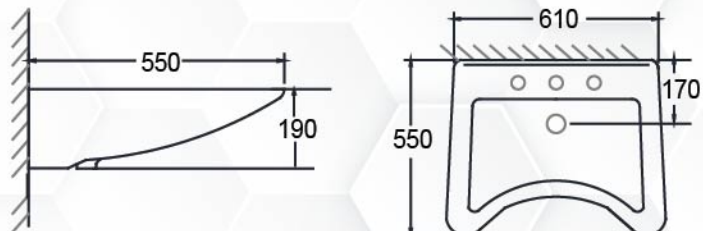

L1106

WALL HUNG
 WASH BASIN
 Size: 330L x 390W x 190H

L1104

CORNER WALL HUNG
WASH BASIN

Size: 400L x 400W x 200H

L6364

HANDICAPPED WASH BASIN

Size: 550L x 610W x 190H