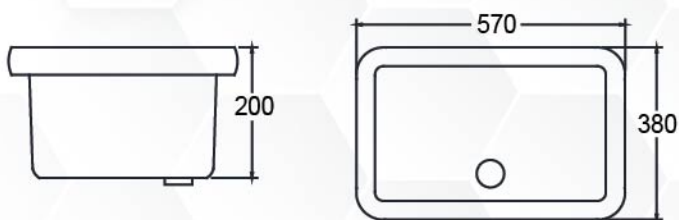

L636

WALL HUNG / COUNTER TOP
WASH BASIN

Size: 340L x 370W x 150H

L6394

COUNTER TOP
WASH BASIN

Size: 520L x 520W x 190H

L6200

COUNTER TOP
WASH BASIN

Size: 420L x 580W x 190H

LS2

LABORATORY SINK

Size: 380L x 570W x 200H

LS3

LABORATORY SINK

Size: 410L x 410W x 200H

H10