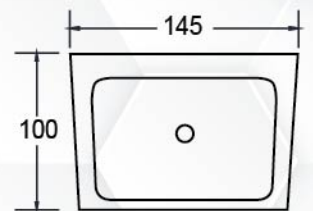

Size: 420L x 580W x 190H

LS2

LABORATORY SINK

Size: 380L x 570W x 200H

LS3

LABORATORY SINK

Size: 410L x 410W x 200H

H10

SEMI RECESSED
PAPER HOLDER
Size: 170L x 175W

H20

SEMI RECESSED
SOAP HOLDER
Size: 150L x 150W

H30

SCREW TO WALL
SOAP & SPONGE HOLDER
Size: 160L x 310W

H70

SCREW TO WALL
SOAP HOLDER
Size: 110L x 110W

H90

SCREW TO WALL
SOAP HOLDER
Size: 100L x 145W

H140

SCREW TO WALL
PAPER HOLDER
Size: 105L x 190W

H150

SCREW TO WALL
PAPER HOLDER
Size: 145L x 100W

HS3-S

EXTERNAL S TRAP
Size: 400L X 170W X 220H

HS3-P