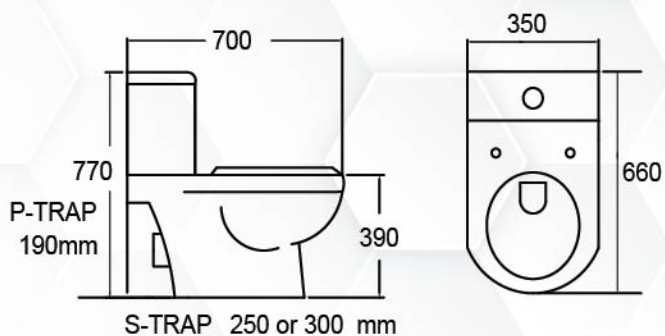

FIRING

Our ware are fired at 1250°C to ensure the finished products are at least water absorption and safer to used.

TABLE OF CONTENT

MODEL		PAGE
<u>WATER CLOSET</u>		
C188	Close coupled WC	1
C138	Close coupled WC	1
C111	Close coupled WC	1
C115	Close coupled WC	1
C118	Close coupled WC	1
C110	Close coupled WC	2
C128	Back to wall WC	2
C115SFV	WC with flush valve	2
C212	Low Level WC	2
C213	Low Level WC	2
<u>SQUATTING PAN</u>		
C366	Squatting pan	3
C366P	Squatting pan with integral P Trap	3
C399	Bengal Squatting pan	3
C388	Squatting pan	3
<u>URINAL BOWL</u>		
U1112	Urinal top inlet	3
U1113	Urinal top inlet	3
U1114	Urinal top or back inlet	4
<u>WASH BASIN</u>		
L1132	Wall hung basin	4
L1163	Wall hung basin	4
L1130	Wall hung basin	4
L1106	Wall hung basin	4
L1104	Corner wall hung basin	5
L6364	Handicapped basin	5
L636	Above or counter square basin	5
L6394	Counter top wash basin	5
L6200	Counter tap wash basin	5
LS2	Laboratory sink (Rectangular)	5
LS3	Laboratory sink (Square)	6
<u>ACCESSORIES</u>		
H10	Semi recessed paper holder	7
H20	Semi recessed soap holder	7
H30	Screw to wall soap & sponge holder	7
H70	Screw to wall soap holder	7
H90	Screw to wall soap holder	7
H140	Screw to wall paper holder	7
H150	Screw to wall paper holder	8
HS3S	Loose S Trap	8
HS3P	Loose P Trap	8
<u>PROJECT REFERENCES</u>		8
<u>CERTIFICATE OF REGISTRATION</u>		

C188

CLOSE-COUPLED WC SET
3 / 6 LITERS DUAL FLUSH
TOP PUSH BUTTON
S-TRAP 200mm

C138

CLOSE-COUPLED WC SET
3 / 6 LITERS DUAL FLUSH
TOP PUSH BUTTON
S-TRAP 250, 300mm
P-TRAP 190mm

C111

CLOSE-COUPLED WC SET
3 / 6 LITERS DUAL FLUSH
TOP PUSH BUTTON
S-TRAP 250mm