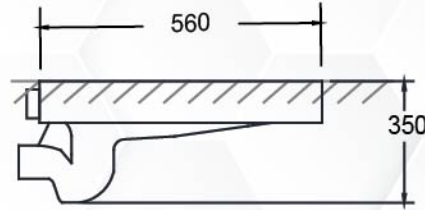

C366P

SQUATTING PAN WITH INTEGRAL P TRAP
6 LITER LEVER / PUSH BUTTON VC OR PVC CISTERN