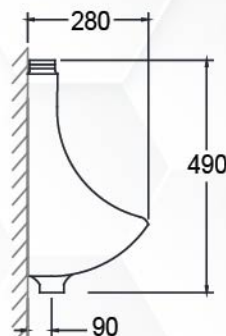

U1113

WALL HUNG URINAL BOWL
AVAILABLE IN TOP INLET
PVC BOTTLE TRAP