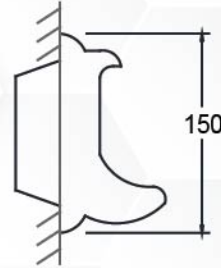

L636

WALL HUNG / COUNTER TOP
WASH BASIN

Size: 340L x 370W x 150H

L6394

COUNTER TOP
WASH BASIN

Size: 520L x 520W x 190H

L6200

COUNTER TOP
WASH BASIN

Size: 420L x 580W x 190H

LS2

LABORATORY SINK

Size: 380L x 570W x 200H

LS3

LABORATORY SINK

Size: 410L x 410W x 200H

H10

SEMI RECESSED
PAPER HOLDER
Size: 170L x 175W

H20

SEMI RECESSED
SOAP HOLDER
Size: 150L x 150W

H30

SCREW TO WALL
SOAP & SPONGE HOLDER
Size: 160L x 310W

H70

SCREW TO WALL
SOAP HOLDER
Size: 110L x 110W

H90

SCREW TO WALL
SOAP HOLDER
Size: 100L x 145W

H140

SCREW TO WALL
PAPER HOLDER
Size: 105L x 190W

H150

SCREW TO WALL
PAPER HOLDER
Size: 145L x 100W

HS3-S

EXTERNAL S TRAP
Size: 400L X 170W X 220H

HS3-P