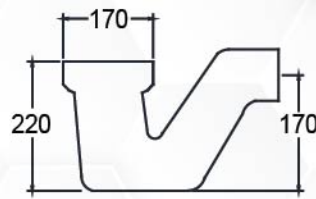

PUNCAK JATI PPAM (PERUMAHAN PENJAWAT AWAM MALAYSIA)