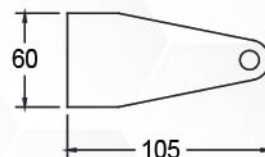

Size: 420L x 580W x 190H

LS2

LABORATORY SINK

Size: 380L x 570W x 200H

LS3

LABORATORY SINK

Size: 410L x 410W x 200H

H10

SEMI RECESSED
PAPER HOLDER
Size: 170L x 175W

H20

SEMI RECESSED
SOAP HOLDER
Size: 150L x 150W

H30

SCREW TO WALL
SOAP & SPONGE HOLDER
Size: 160L x 310W

H70

SCREW TO WALL
SOAP HOLDER
Size: 110L x 110W

H90

SCREW TO WALL
SOAP HOLDER
Size: 100L x 145W

H140

SCREW TO WALL
PAPER HOLDER
Size: 105L x 190W

H150

SCREW TO WALL
PAPER HOLDER
Size: 145L x 100W

HS3-S

EXTERNAL S TRAP
Size: 400L X 170W X 220H

HS3-P