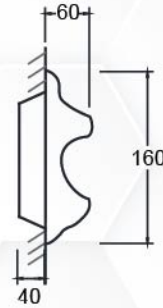

Size: 420L x 580W x 190H

LS2

LABORATORY SINK

Size: 380L x 570W x 200H

LS3

LABORATORY SINK

Size: 410L x 410W x 200H

H10

SEMI RECESSED
PAPER HOLDER
Size: 170L x 175W

H20

SEMI RECESSED
SOAP HOLDER
Size: 150L x 150W

H30

SCREW TO WALL
SOAP & SPONGE HOLDER
Size: 160L x 310W

H70

SCREW TO WALL
SOAP HOLDER
Size: 110L x 110W

H90

SCREW TO WALL
SOAP HOLDER
Size: 100L x 145W

H140

SCREW TO WALL
PAPER HOLDER
Size: 105L x 190W

H150

SCREW TO WALL
PAPER HOLDER
Size: 145L x 100W

HS3-S

EXTERNAL S TRAP
Size: 400L X 170W X 220H

HS3-P