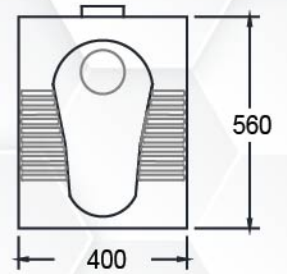

C366P

SQUATTING PAN WITH INTEGRAL P TRAP
6 LITER LEVER / PUSH BUTTON VC OR PVC CISTERN