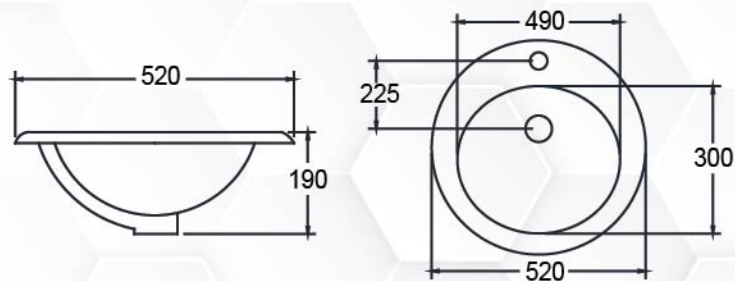

L636

WALL HUNG / COUNTER TOP
WASH BASIN

Size: 340L x 370W x 150H

L6394

COUNTER TOP
WASH BASIN

Size: 520L x 520W x 190H

L6200

COUNTER TOP
WASH BASIN