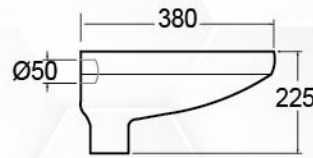

C399

SQUATTING PAN
6 LITERS LEVER / PUSH BUTTON VC / PVC CISTERN