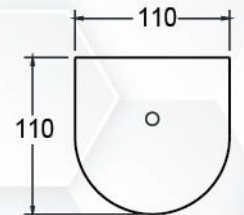

Size: 420L x 580W x 190H

LS2

LABORATORY SINK

Size: 380L x 570W x 200H

LS3

LABORATORY SINK

Size: 410L x 410W x 200H

H10

SEMI RECESSED
PAPER HOLDER
Size: 170L x 175W

H20

SEMI RECESSED
SOAP HOLDER
Size: 150L x 150W

H30

SCREW TO WALL
SOAP & SPONGE HOLDER
Size: 160L x 310W

H70

SCREW TO WALL
SOAP HOLDER
Size: 110L x 110W

H90

SCREW TO WALL
SOAP HOLDER
Size: 100L x 145W

H140

SCREW TO WALL
PAPER HOLDER
Size: 105L x 190W

H150

SCREW TO WALL
PAPER HOLDER
Size: 145L x 100W

HS3-S

EXTERNAL S TRAP
Size: 400L X 170W X 220H

HS3-P