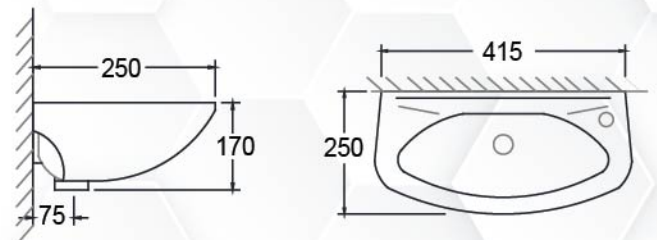

L1132

WALL HUNG
 WASH BASIN
 Size: 520L x 420W x 220H

L1163

WALL HUNG
 WASH BASIN
 Size: 420L x 480W x 190H

L1130

WALL HUNG
 WASH BASIN
 Size: 420L x 430W x 190H

L1103

WALL HUNG
 WASH BASIN
 Size: 250L x 415W x 170H