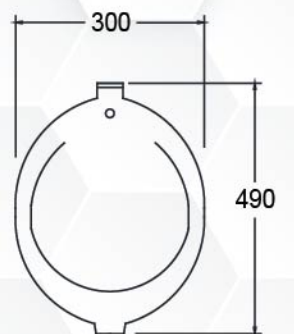

U1113

WALL HUNG URINAL BOWL
AVAILABLE IN TOP INLET
PVC BOTTLE TRAP