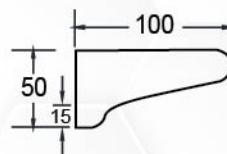

SEMI RECESSED
PAPER HOLDER
Size: 170L x 175W

H20

SEMI RECESSED
SOAP HOLDER
Size: 150L x 150W

H30

SCREW TO WALL
SOAP & SPONGE HOLDER
Size: 160L x 310W

H70

SCREW TO WALL
SOAP HOLDER
Size: 110L x 110W

H90

SCREW TO WALL
SOAP HOLDER
Size: 100L x 145W

H140

SCREW TO WALL
PAPER HOLDER
Size: 105L x 190W

H150

SCREW TO WALL
PAPER HOLDER
Size: 145L x 100W

HS3-S

EXTERNAL S TRAP
Size: 400L X 170W X 220H

HS3-P