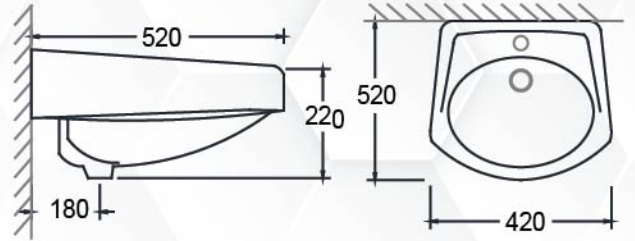

L1163

WALL HUNG
WASH BASIN
Size: 420L x 480W x 190H