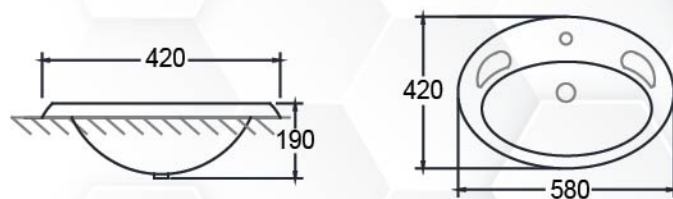

L636

WALL HUNG / COUNTER TOP
WASH BASIN

Size: 340L x 370W x 150H

L6394

COUNTER TOP
WASH BASIN

Size: 520L x 520W x 190H

L6200

COUNTER TOP
WASH BASIN

Size: 420L x 580W x 190H

LS2

LABORATORY SINK

Size: 380L x 570W x 200H

LS3

LABORATORY SINK

Size: 410L x 410W x 200H

H10