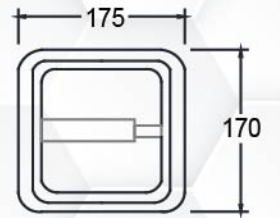

L636

WALL HUNG / COUNTER TOP
WASH BASIN

Size: 340L x 370W x 150H

L6394

COUNTER TOP
WASH BASIN

Size: 520L x 520W x 190H

L6200

COUNTER TOP
WASH BASIN

Size: 420L x 580W x 190H

LS2

LABORATORY SINK

Size: 380L x 570W x 200H

LS3

LABORATORY SINK

Size: 410L x 410W x 200H

H10

SEMI RECESSED
PAPER HOLDER
Size: 170L x 175W

H20

SEMI RECESSED
SOAP HOLDER
Size: 150L x 150W

H30

SCREW TO WALL
SOAP & SPONGE HOLDER
Size: 160L x 310W

H70

SCREW TO WALL
SOAP HOLDER
Size: 110L x 110W

H90

SCREW TO WALL
SOAP HOLDER
Size: 100L x 145W

H140

SCREW TO WALL
PAPER HOLDER
Size: 105L x 190W

H150

SCREW TO WALL
PAPER HOLDER
Size: 145L x 100W

HS3-S

EXTERNAL S TRAP
Size: 400L X 170W X 220H

HS3-P