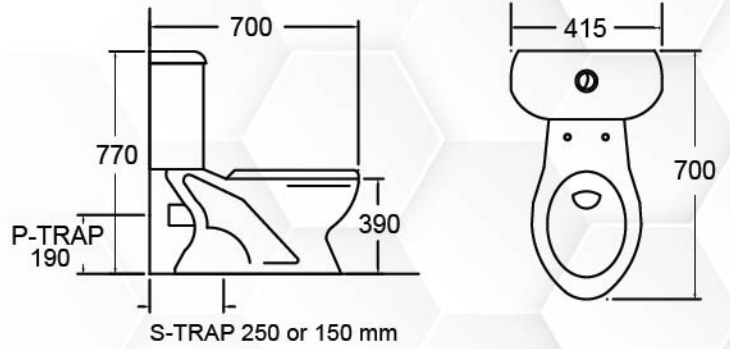

C188

CLOSE-COUPLED WC SET
3 / 6 LITERS DUAL FLUSH
TOP PUSH BUTTON
S-TRAP 200mm

C138

CLOSE-COUPLED WC SET
3 / 6 LITERS DUAL FLUSH
TOP PUSH BUTTON
S-TRAP 250, 300mm
P-TRAP 190mm

C111

CLOSE-COUPLED WC SET
3 / 6 LITERS DUAL FLUSH
TOP PUSH BUTTON
S-TRAP 250mm

C115

CLOSE-COUPLED WC SET
3 / 6 LITERS DUAL FLUSH
TOP PUSH BUTTON
S-TRAP 200mm

C115S Technical drawing

C118

CLOSE-COUPLED WC SET
3 / 6 LITERS DUAL FLUSH
TOP PUSH BUTTON
S-TRAP 505mm

C110

CLOSE-COUPLED WC SET
 3 / 6 LITERS DUAL FLUSH
 TOP PUSH BUTTON
 S-TRAP 150 / 250mm
 P-Trap 190mm