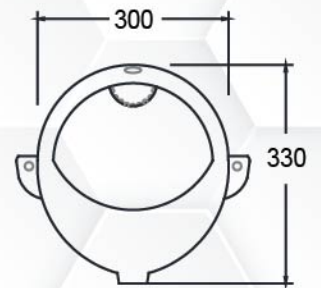

U1112

WALL HUNG URINAL BOWL
AVAILABLE IN TOP INLET
PVC BOTTLE TRAP

U1113

WALL HUNG URINAL BOWL
AVAILABLE IN TOP INLET
PVC BOTTLE TRAP

U1114

WALL HUNG URINAL BOWL
 AVAILABE IN TOP / BACK INLET
 WITH OR WITHOUT MUSLIM NOZZLE