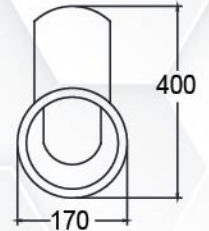

SEMI RECESSED
PAPER HOLDER
Size: 170L x 175W

H20

SEMI RECESSED
SOAP HOLDER
Size: 150L x 150W

H30

SCREW TO WALL
SOAP & SPONGE HOLDER
Size: 160L x 310W

H70

SCREW TO WALL
SOAP HOLDER
Size: 110L x 110W

H90

SCREW TO WALL
SOAP HOLDER
Size: 100L x 145W

H140

SCREW TO WALL
PAPER HOLDER
Size: 105L x 190W

H150

SCREW TO WALL
PAPER HOLDER
Size: 145L x 100W

HS3-S

EXTERNAL S TRAP
Size: 400L X 170W X 220H

HS3-P