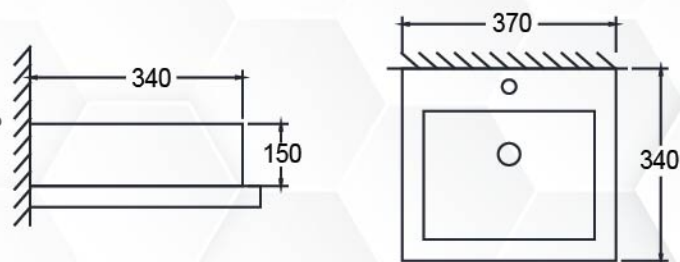

L636

WALL HUNG / COUNTER TOP
WASH BASIN

Size: 340L x 370W x 150H