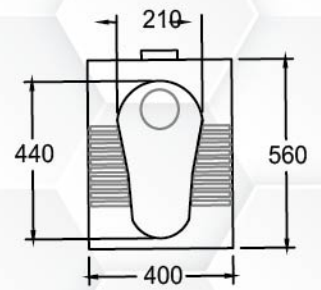

C213

WC PAN
 3 / 6 LITERS DUAL FLUSH
 LEVEL / PUSH BUTTON
 VC OR PVC CISTERN
 S-Trap 280 mm

C366

SQUATTING PAN WITH FOOTREST
6 LITER LEVER / PUSH BUTTON VC OR PVC CISTERN
S OR P EXTERNAL TRAP AVAILABLE

C366P