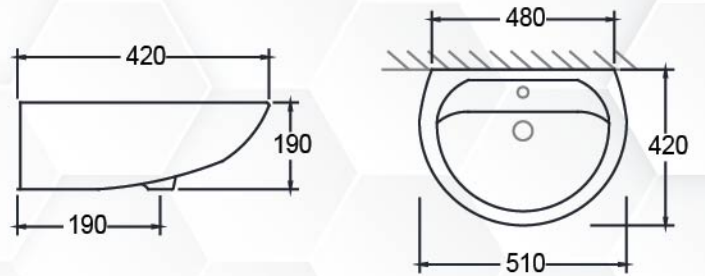

U1114

WALL HUNG URINAL BOWL
AVAILABE IN TOP / BACK INLET
WITH OR WITHOUT MUSLIM NOZZLE

L1132

WALL HUNG
WASH BASIN
Size: 520L x 420W x 220H

L1163

WALL HUNG
WASH BASIN
Size: 420L x 480W x 190H

L1130

WALL HUNG
WASH BASIN
Size: 420L x 430W x 190H

L1103

WALL HUNG
WASH BASIN
Size: 250L x 415W x 170H

L1106

WALL HUNG
WASH BASIN
Size: 330L x 390W x 190H