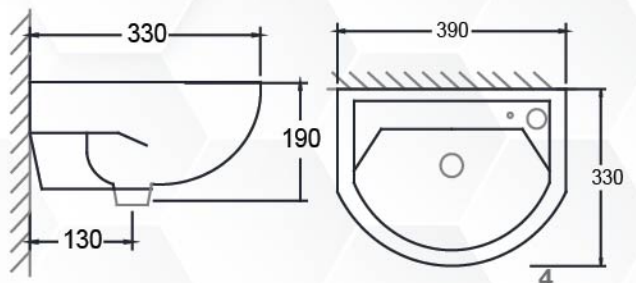

L1106

WALL HUNG
WASH BASIN
Size: 330L x 390W x 190H