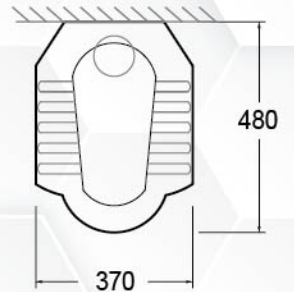

SQUATTING PAN WITH INTEGRAL P TRAP
6 LITER LEVER / PUSH BUTTON VC OR PVC CISTERN

C399

SQUATTING PAN
6 LITERS LEVER / PUSH BUTTON VC / PVC CISTERN

C388

SQUATTING PAN
6 LITERS LEVER / PUSH BUTTON VC / P VC CISTERN